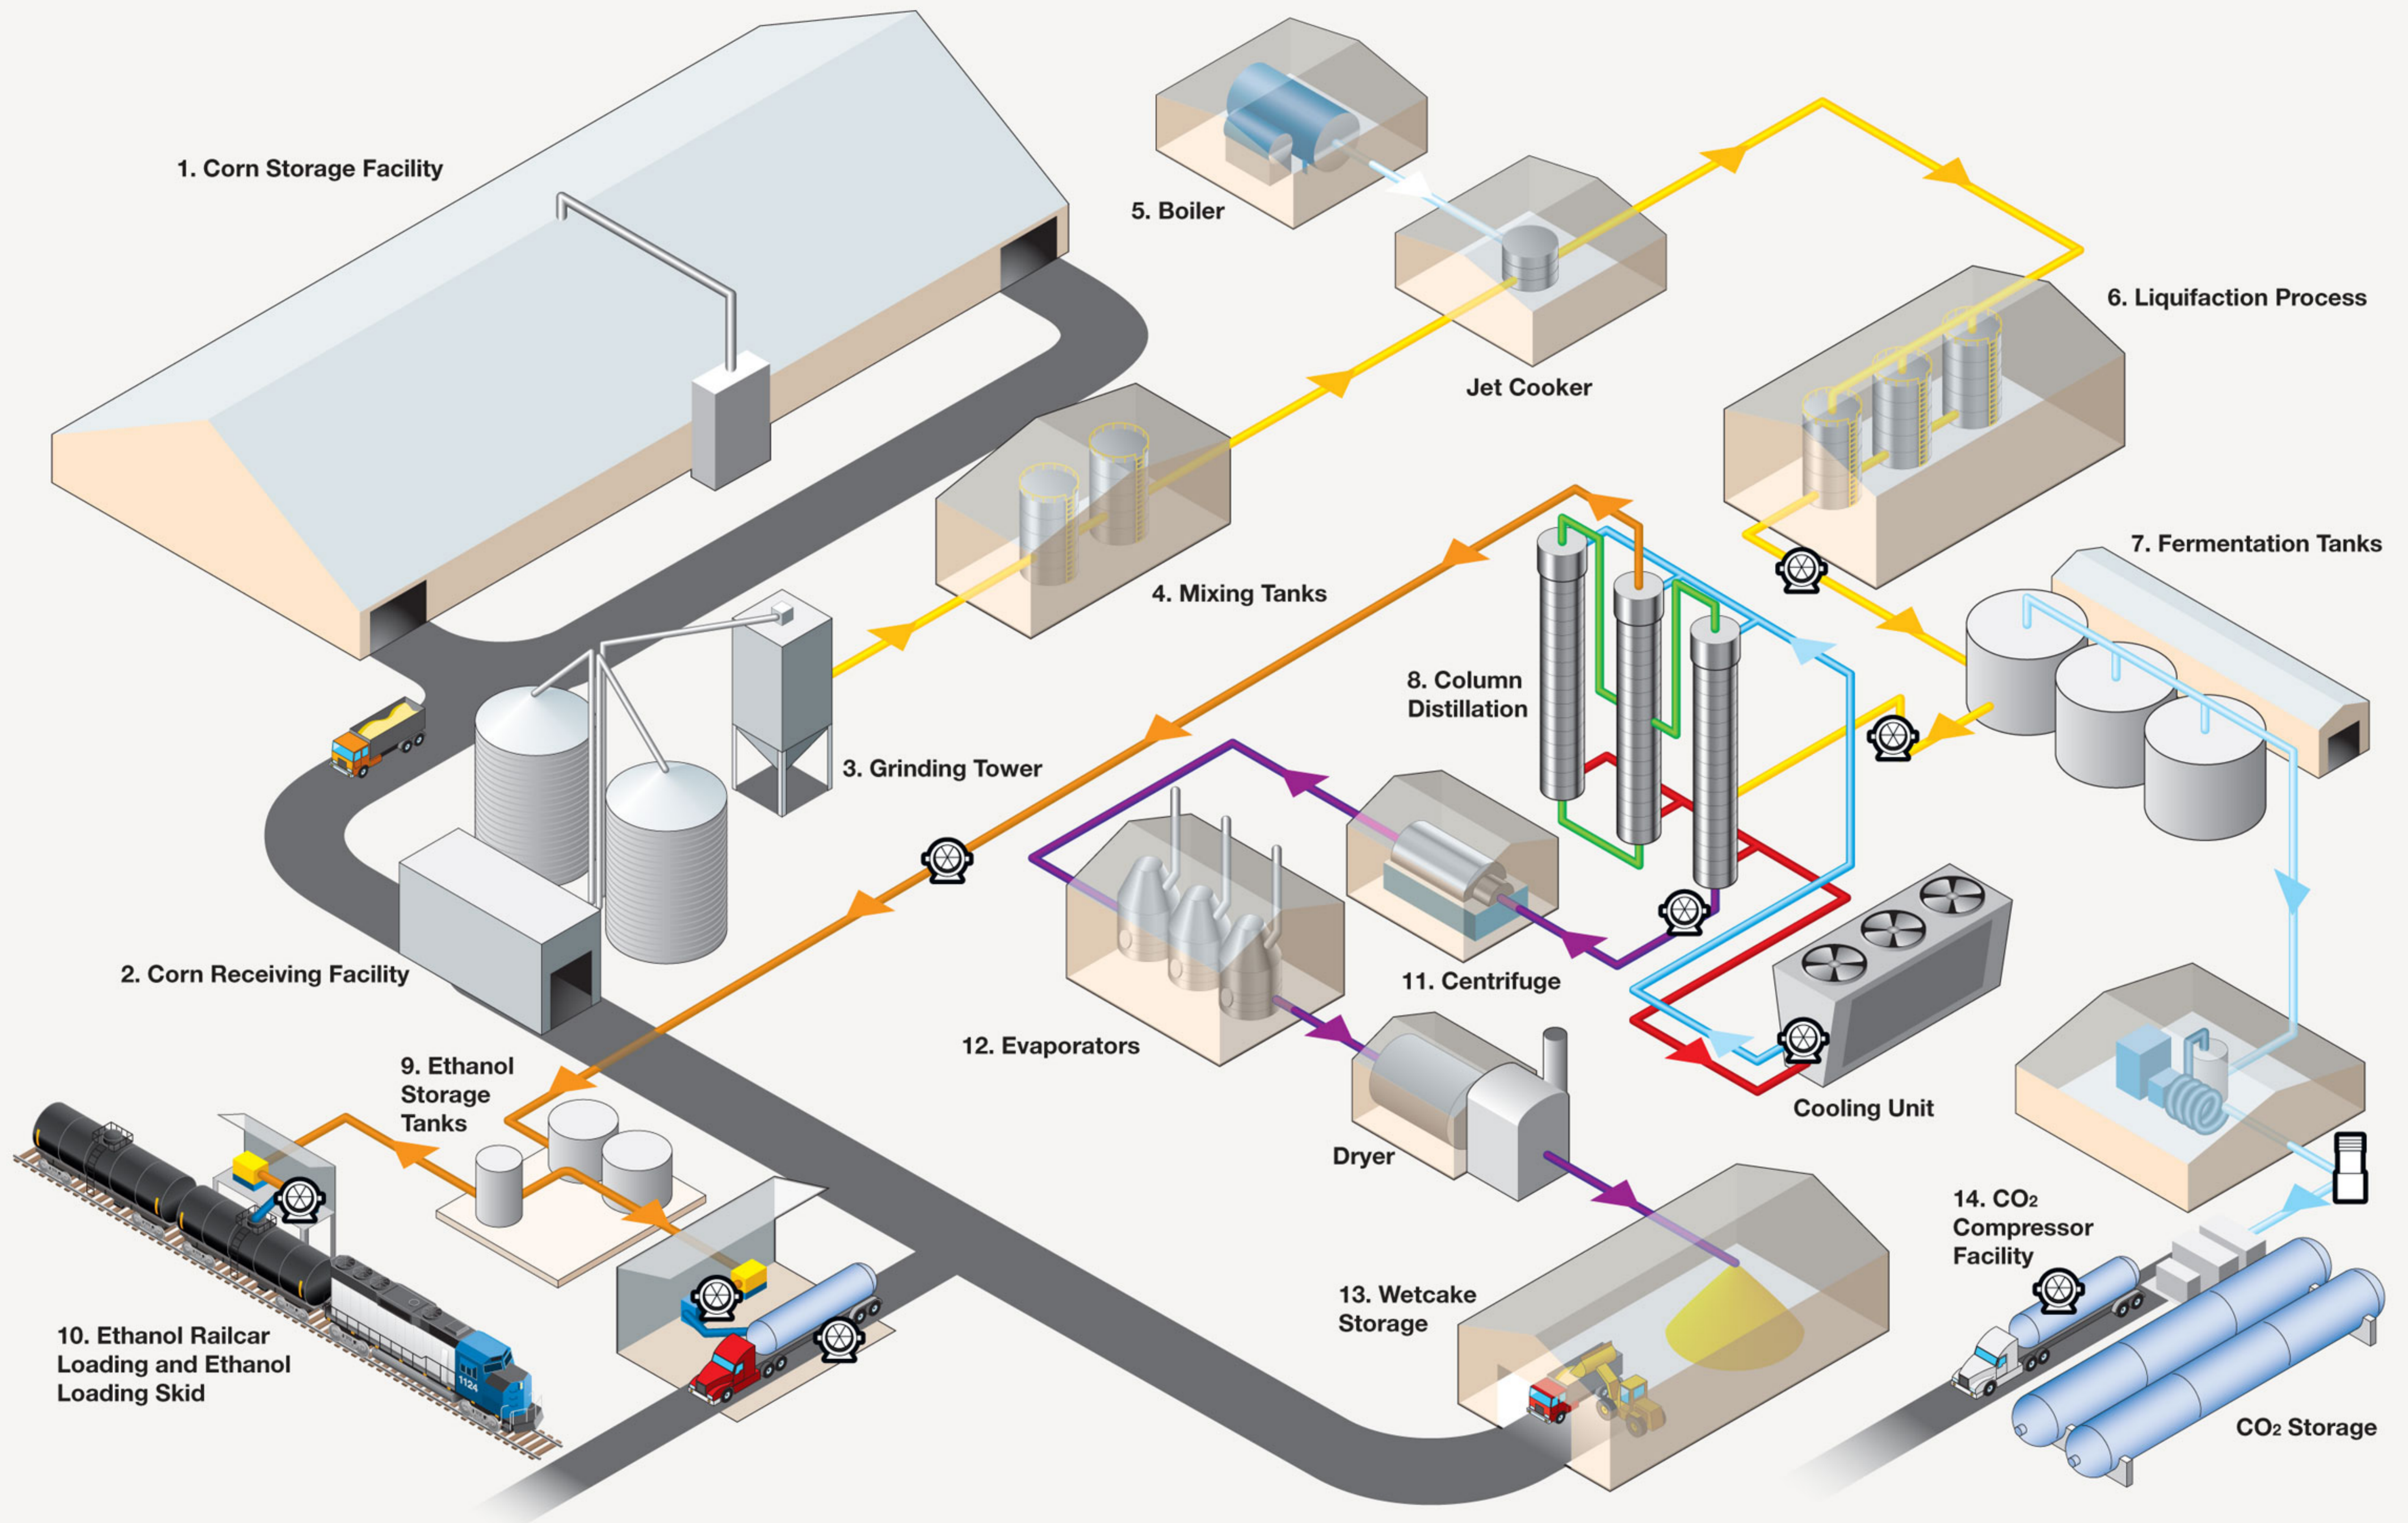

Ethanol Production

LEGEND

-  Corken Rotary Vane Pump
-  Corken Compressor