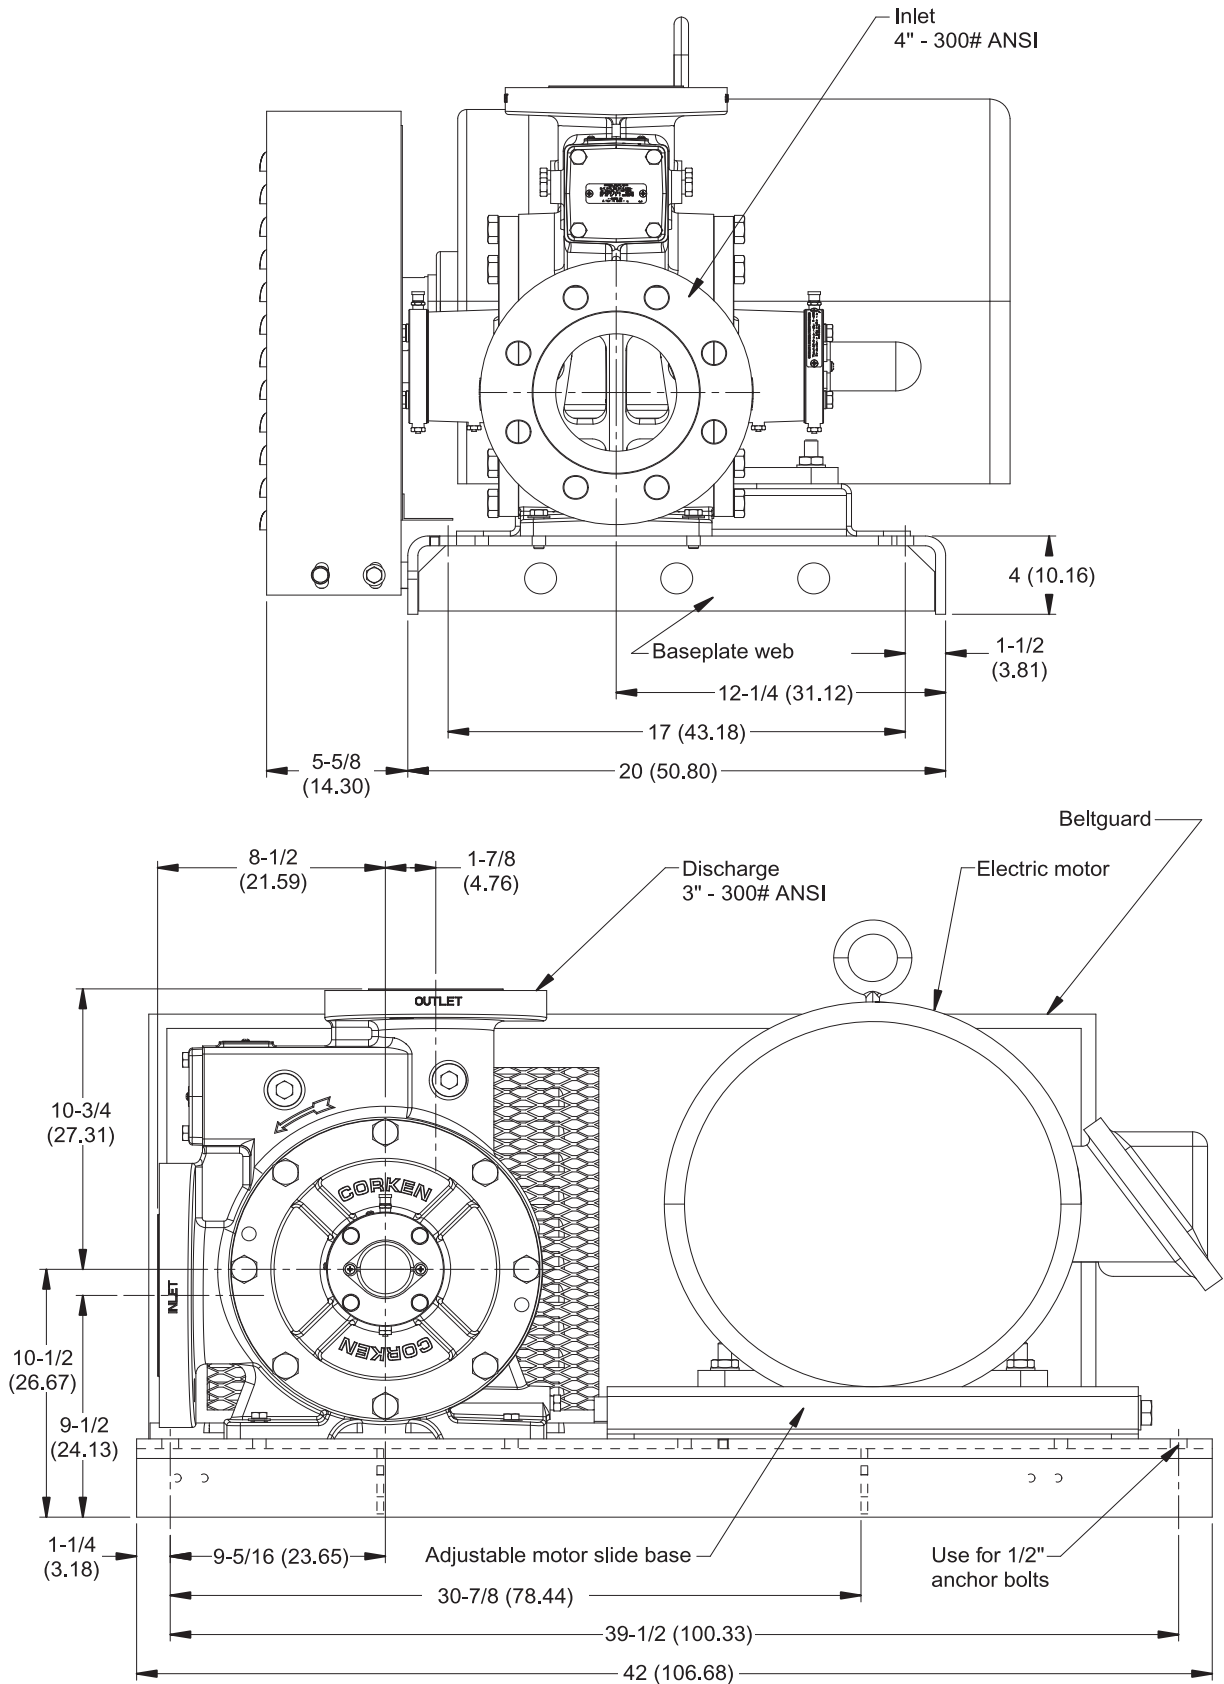

Appendix D—Outline Dimensions for Model Z2000

All dimensions are in inches (centimeters).

Appendix D—Outline Dimensions for Model Z3200

All dimensions are in inches (centimeters).

Appendix D—Outline Dimensions for Model Z3500

All dimensions are in inches (centimeters).

Appendix D—Outline Dimensions for Model Z4200

All dimensions are in inches (centimeters).

Appendix D—Outline Dimensions for Model Z4500

All dimensions are in inches (centimeters).

Appendix D—Outline Dimensions for Z3500-103 Mounting

All dimensions are in inches (centimeters).

Appendix D—Outline Dimensions for Z4500-103 Mounting

All dimensions are in inches (centimeters).