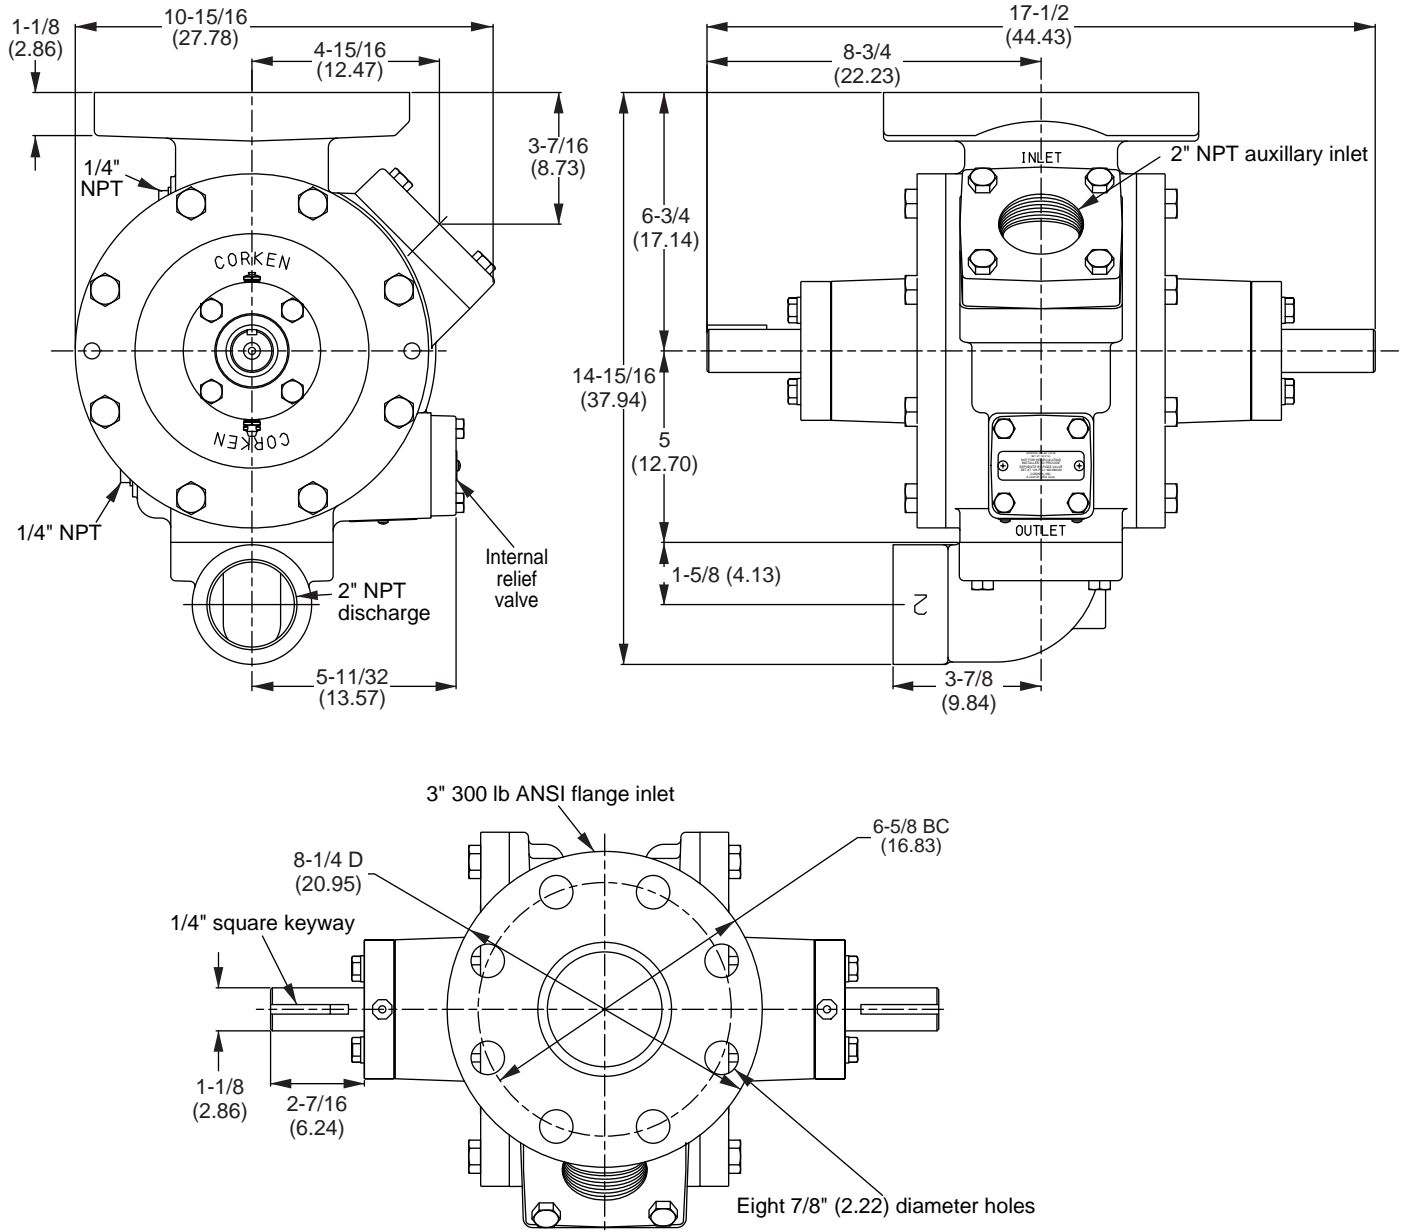

Appendix D—Outline Dimensions for Model Z2000

All dimensions are in inches (centimeters).

Appendix D—Outline Dimensions for Model Z3200

All dimensions are in inches (centimeters).

Appendix D—Outline Dimensions for Model Z3500

All dimensions are in inches (centimeters).

Appendix D—Outline Dimensions for Model Z4200

All dimensions are in inches (centimeters).

Appendix D—Outline Dimensions for Model Z4500

All dimensions are in inches (centimeters).

Appendix D—Outline Dimensions for Z3500-103 Mounting

All dimensions are in inches (centimeters).

Appendix D—Outline Dimensions for Z4500-103 Mounting

All dimensions are in inches (centimeters).