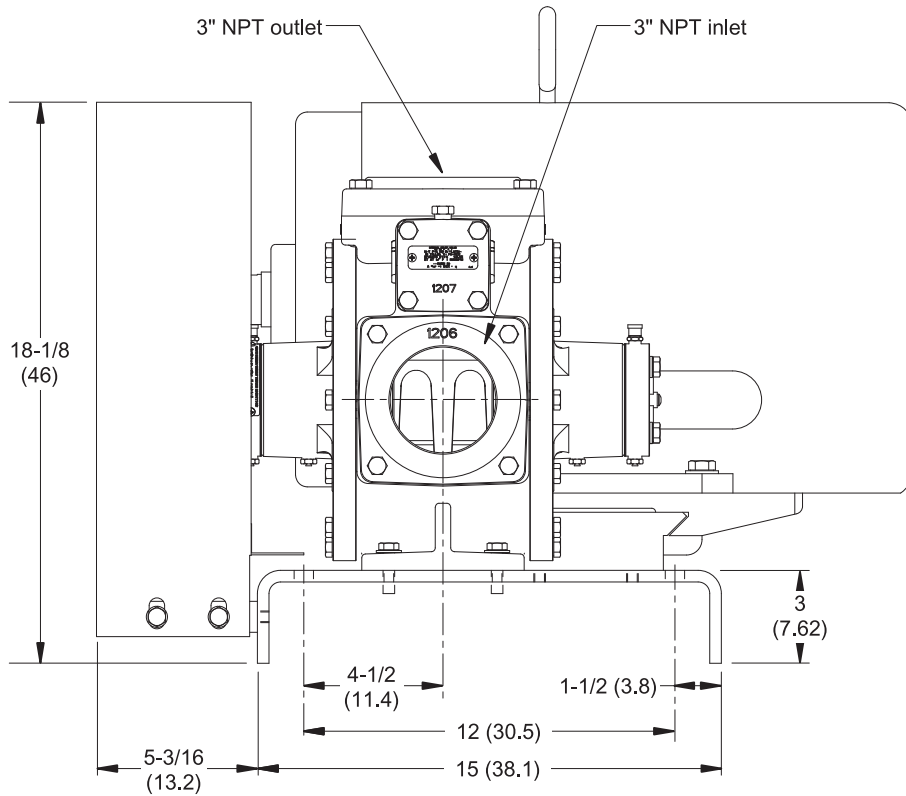

Appendix D—Outline Dimensions for Model Z2000

All dimensions are in inches (centimeters).

Appendix D—Outline Dimensions for Model Z3200

All dimensions are in inches (centimeters).

Appendix D—Outline Dimensions for Model Z3500

All dimensions are in inches (centimeters).

Appendix D—Outline Dimensions for Model Z4200

All dimensions are in inches (centimeters).

Appendix D—Outline Dimensions for Model Z4500

All dimensions are in inches (centimeters).

Appendix D—Outline Dimensions for Z3500-103 Mounting

All dimensions are in inches (centimeters).

Appendix D—Outline Dimensions for Z4500-103 Mounting

All dimensions are in inches (centimeters).