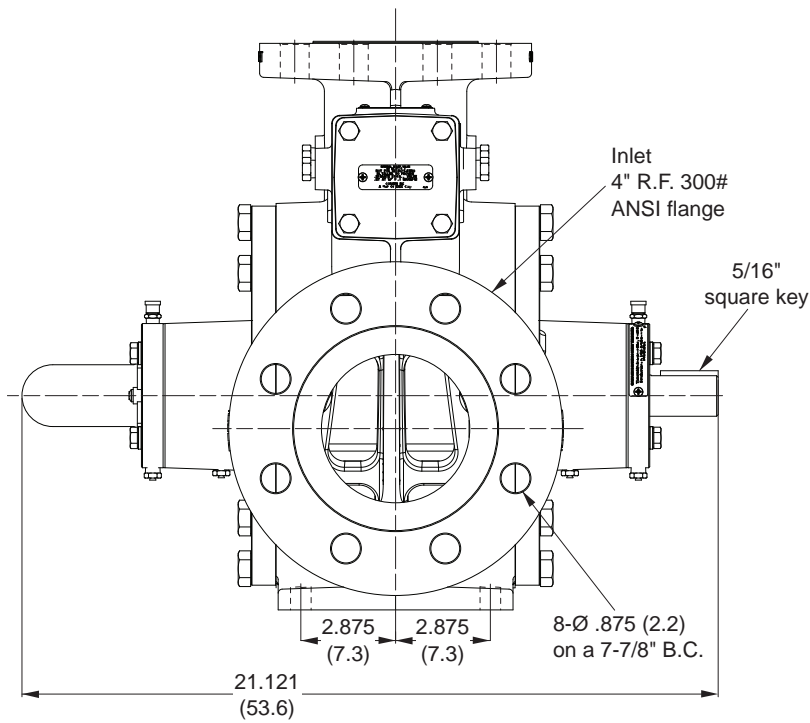

Appendix D—Outline Dimensions for Model Z2000

All dimensions are in inches (centimeters).

Appendix D—Outline Dimensions for Model Z3200

All dimensions are in inches (centimeters).

Appendix D—Outline Dimensions for Model Z3500

All dimensions are in inches (centimeters).

Appendix D—Outline Dimensions for Model Z4200

All dimensions are in inches (centimeters).

Appendix D—Outline Dimensions for Model Z4500

All dimensions are in inches (centimeters).

Appendix D—Outline Dimensions for Z3500-103 Mounting

All dimensions are in inches (centimeters).

Appendix D—Outline Dimensions for Z4500-103 Mounting

All dimensions are in inches (centimeters).