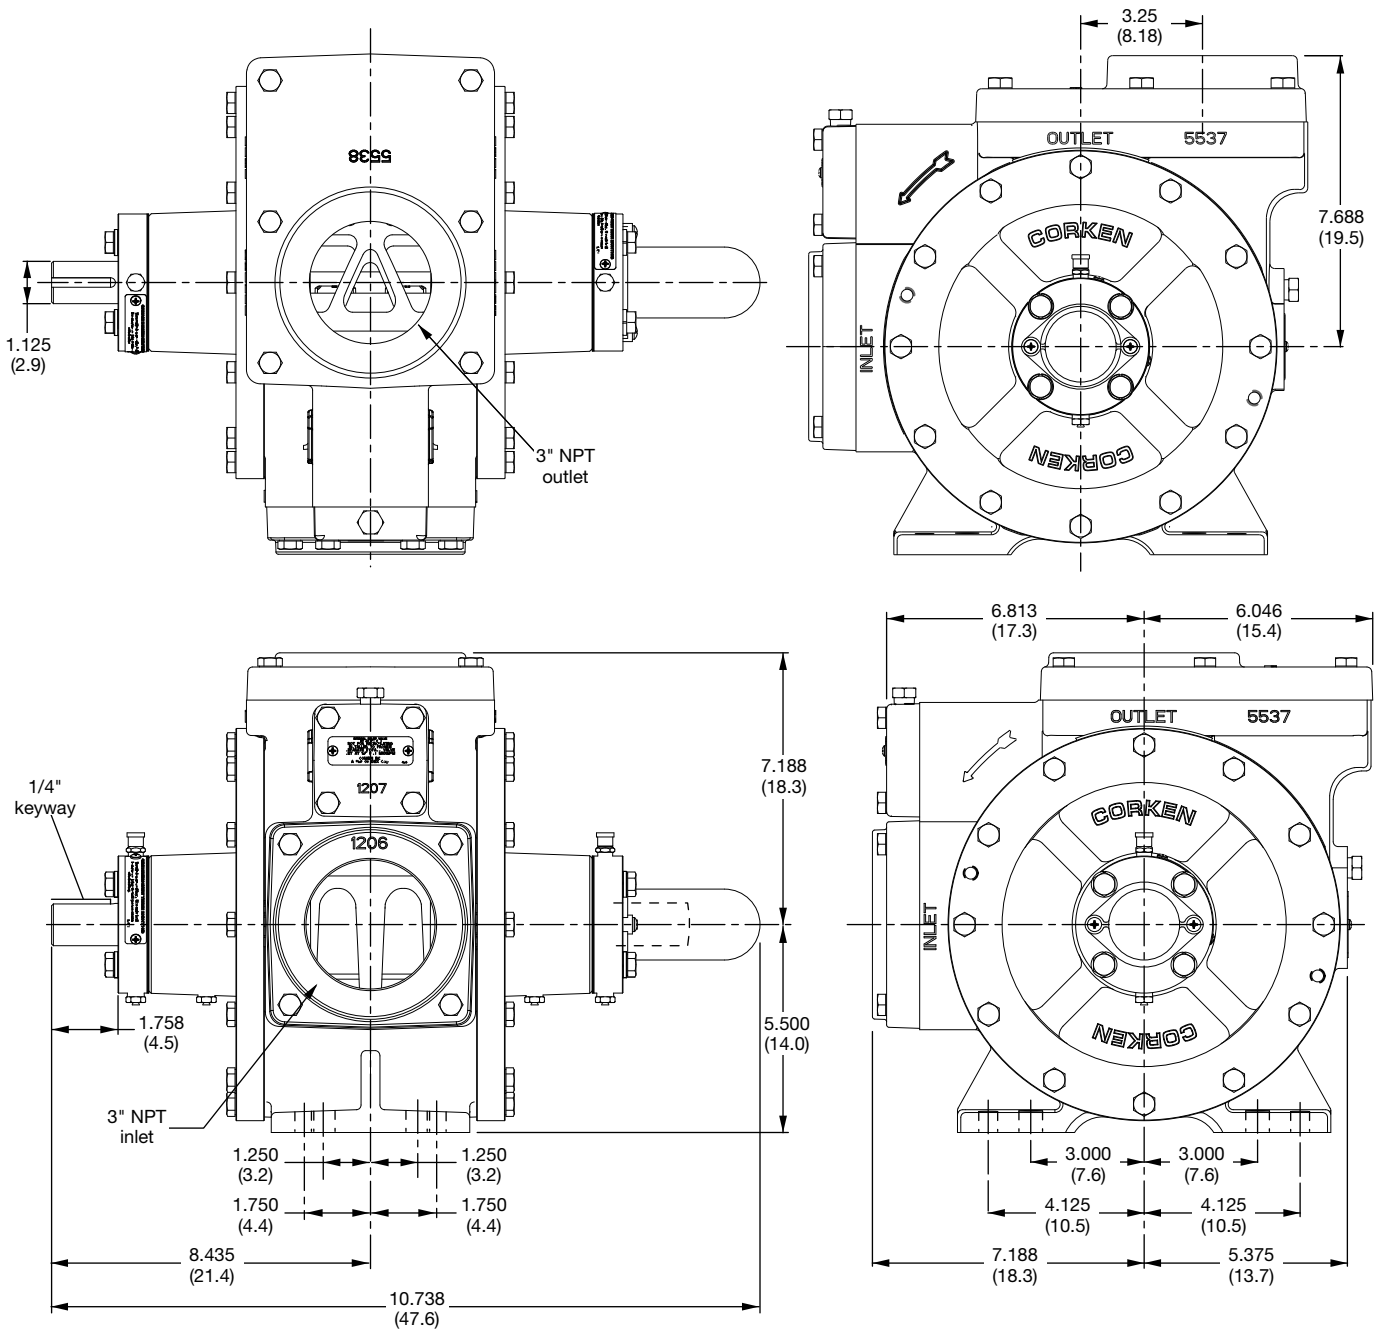

Appendix D—Outline Dimensions for Model Z2000

All dimensions are in inches (centimeters).

Appendix D—Outline Dimensions for Model Z3200

All dimensions are in inches (centimeters).

Appendix D—Outline Dimensions for Model Z3500

All dimensions are in inches (centimeters).

Appendix D—Outline Dimensions for Model Z4200

All dimensions are in inches (centimeters).

Appendix D—Outline Dimensions for Model Z4500

All dimensions are in inches (centimeters).

Appendix D—Outline Dimensions for Z3500-103 Mounting

All dimensions are in inches (centimeters).

Appendix D—Outline Dimensions for Z4500-103 Mounting

All dimensions are in inches (centimeters).