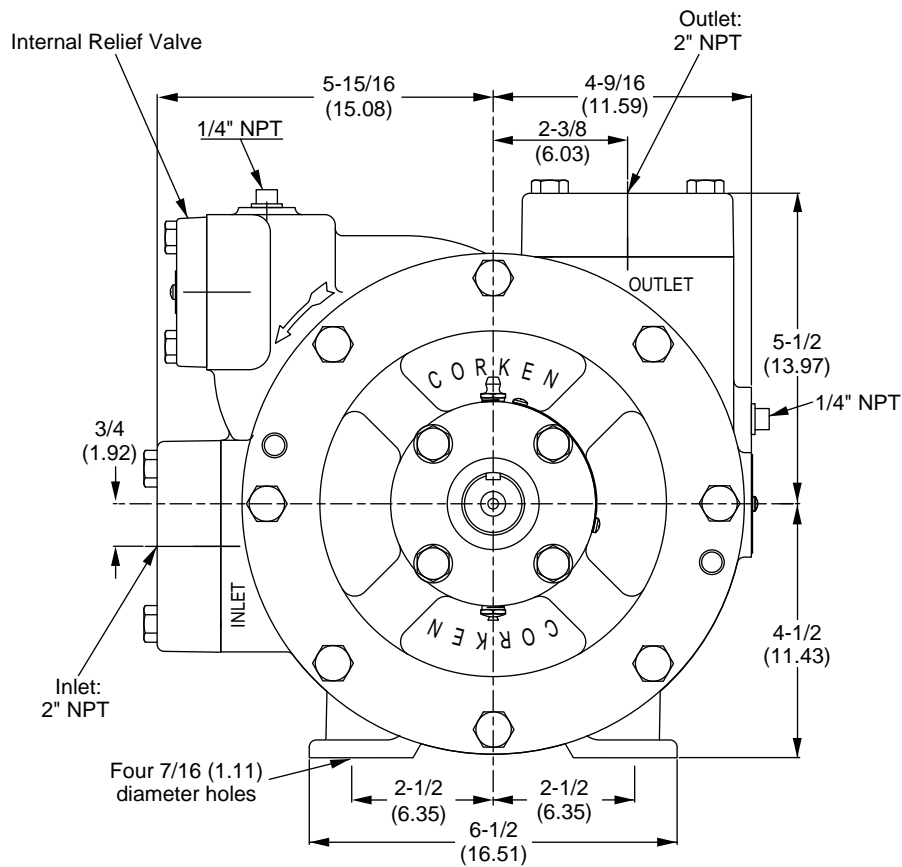

Appendix D—Outline Dimensions for Model Z2000

All dimensions are in inches (centimeters).

Appendix D—Outline Dimensions for Model Z3200

All dimensions are in inches (centimeters).

Appendix D—Outline Dimensions for Model Z3500

All dimensions are in inches (centimeters).

Appendix D—Outline Dimensions for Model Z4200

All dimensions are in inches (centimeters).

Appendix D—Outline Dimensions for Model Z4500

All dimensions are in inches (centimeters).

Appendix D—Outline Dimensions for Z3500-103 Mounting

All dimensions are in inches (centimeters).

Appendix D—Outline Dimensions for Z4500-103 Mounting

All dimensions are in inches (centimeters).