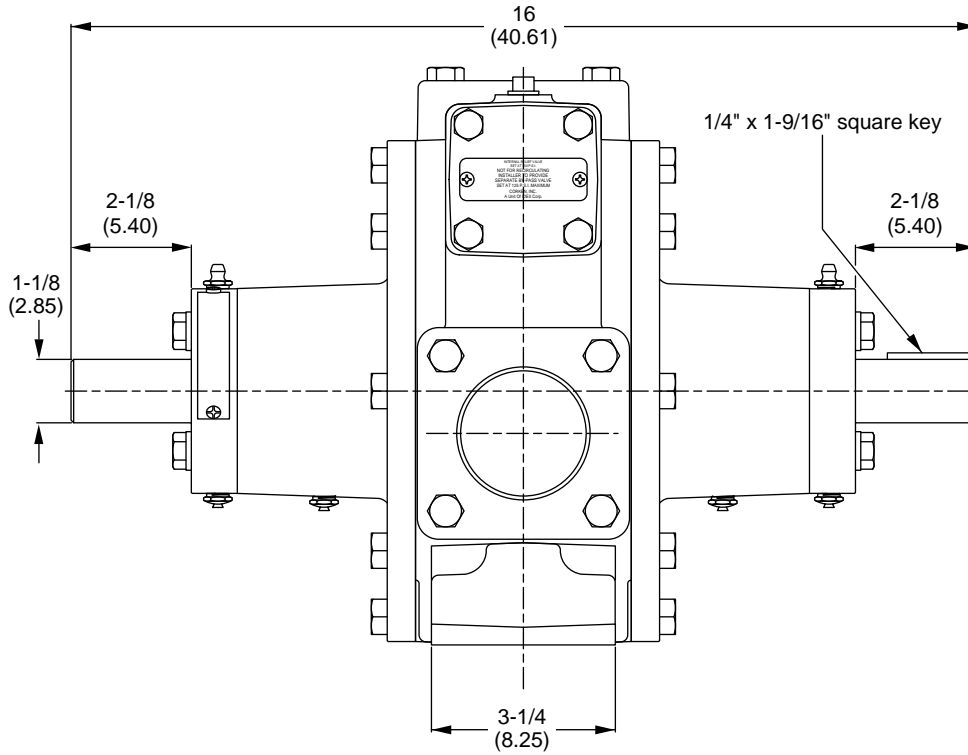

Appendix D—Outline Dimensions for Model Z2000

All dimensions are in inches (centimeters).

Appendix D—Outline Dimensions for Model Z3200

All dimensions are in inches (centimeters).

Appendix D—Outline Dimensions for Model Z3500

All dimensions are in inches (centimeters).

Appendix D—Outline Dimensions for Model Z4200

All dimensions are in inches (centimeters).

Appendix D—Outline Dimensions for Model Z4500

All dimensions are in inches (centimeters).

Appendix D—Outline Dimensions for Z3500-103 Mounting

All dimensions are in inches (centimeters).

Appendix D—Outline Dimensions for Z4500-103 Mounting

All dimensions are in inches (centimeters).