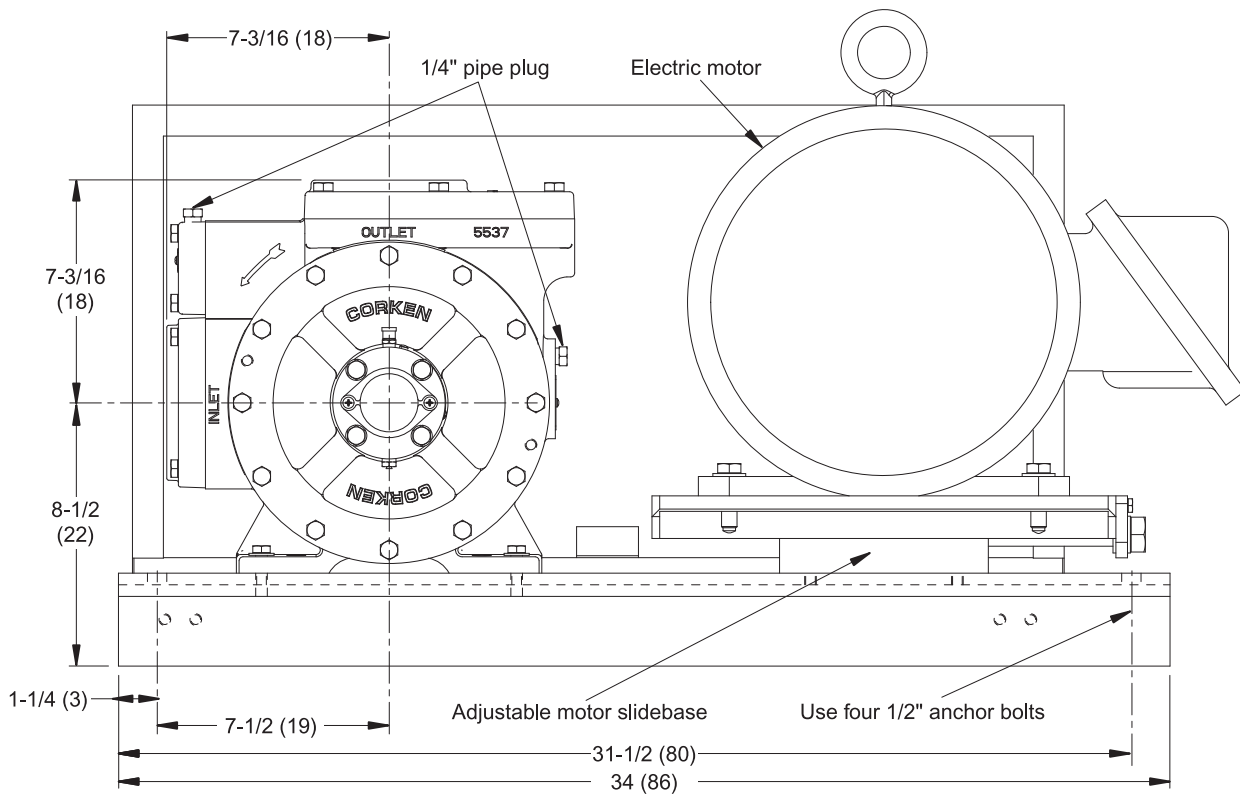

Appendix D—Outline Dimensions for Model Z2000

All dimensions are in inches (centimeters).

Appendix D—Outline Dimensions for Model Z3200

All dimensions are in inches (centimeters).

Appendix D—Outline Dimensions for Model Z3500

All dimensions are in inches (centimeters).

Appendix D—Outline Dimensions for Model Z4200

All dimensions are in inches (centimeters).

Appendix D—Outline Dimensions for Model Z4500

All dimensions are in inches (centimeters).

Appendix D—Outline Dimensions for Z3500-103 Mounting

All dimensions are in inches (centimeters).

Appendix D—Outline Dimensions for Z4500-103 Mounting

All dimensions are in inches (centimeters).