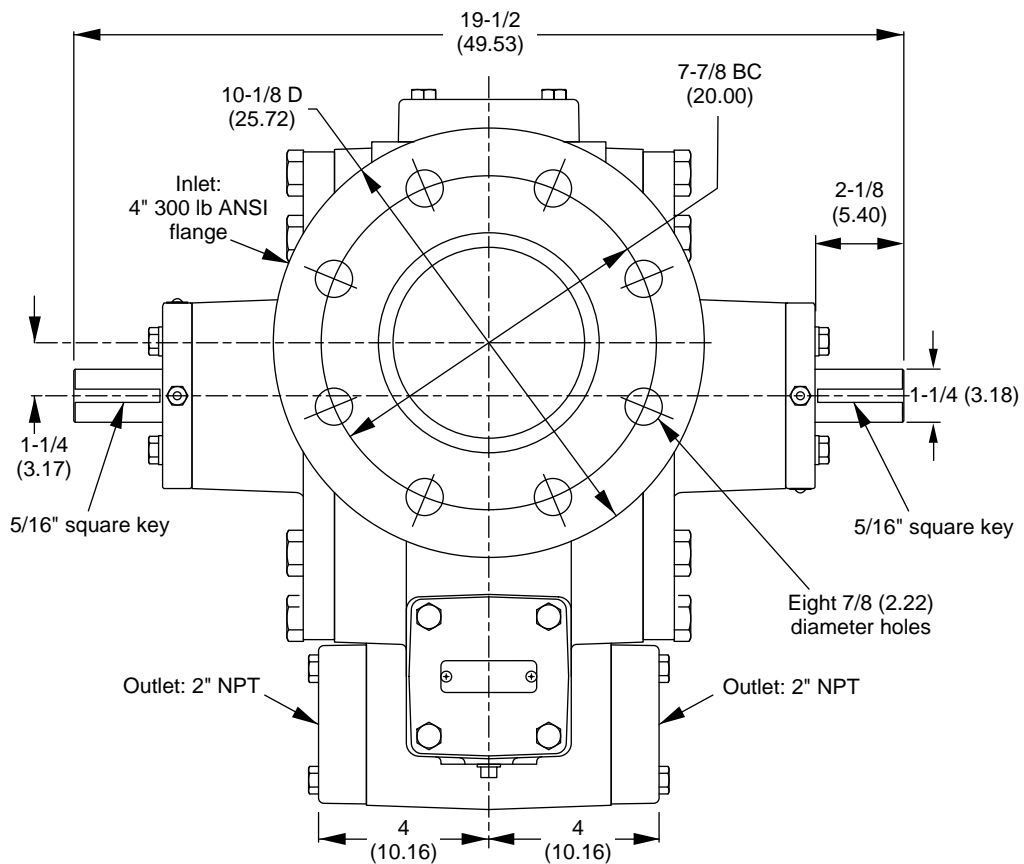

Appendix D—Outline Dimensions for Model Z2000

All dimensions are in inches (centimeters).

Appendix D—Outline Dimensions for Model Z3200

All dimensions are in inches (centimeters).

Appendix D—Outline Dimensions for Model Z3500

All dimensions are in inches (centimeters).

Appendix D—Outline Dimensions for Model Z4200

All dimensions are in inches (centimeters).

Appendix D—Outline Dimensions for Model Z4500

All dimensions are in inches (centimeters).

Appendix D—Outline Dimensions for Z3500-103 Mounting

All dimensions are in inches (centimeters).

Appendix D—Outline Dimensions for Z4500-103 Mounting

All dimensions are in inches (centimeters).