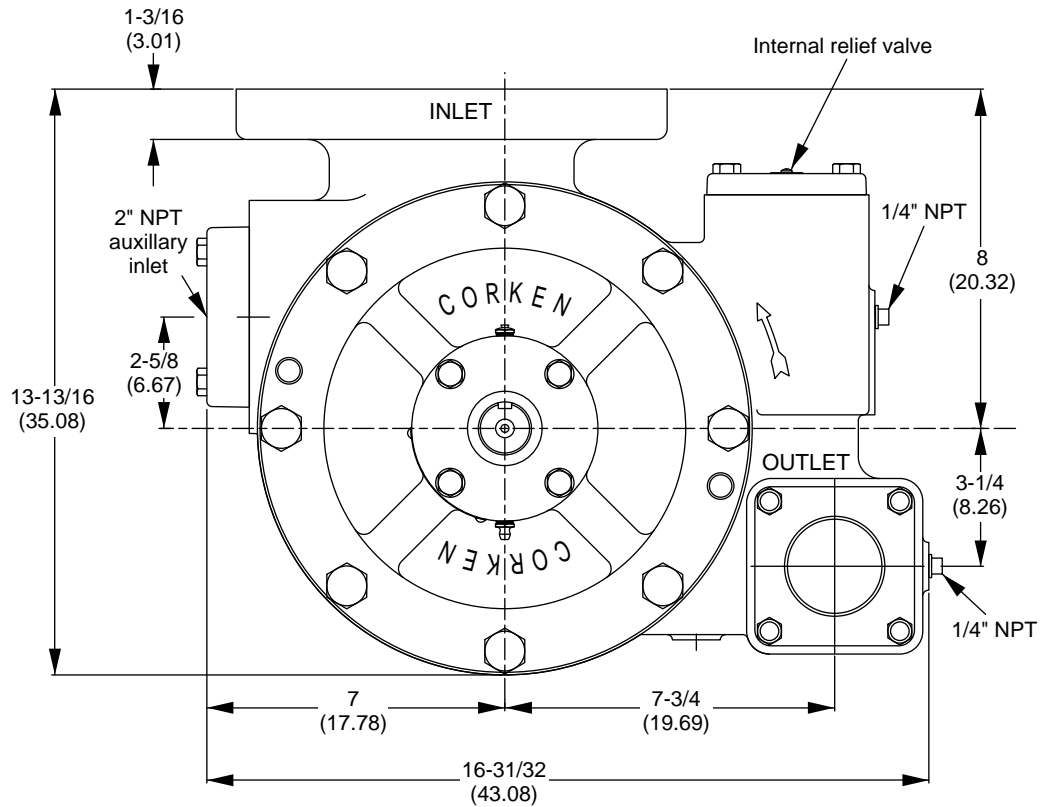

Appendix D—Outline Dimensions for Model Z2000

All dimensions are in inches (centimeters).

Appendix D—Outline Dimensions for Model Z3200

All dimensions are in inches (centimeters).

Appendix D—Outline Dimensions for Model Z3500

All dimensions are in inches (centimeters).

Appendix D—Outline Dimensions for Model Z4200

All dimensions are in inches (centimeters).

Appendix D—Outline Dimensions for Model Z4500

All dimensions are in inches (centimeters).

Appendix D—Outline Dimensions for Z3500-103 Mounting

All dimensions are in inches (centimeters).

Appendix D—Outline Dimensions for Z4500-103 Mounting

All dimensions are in inches (centimeters).