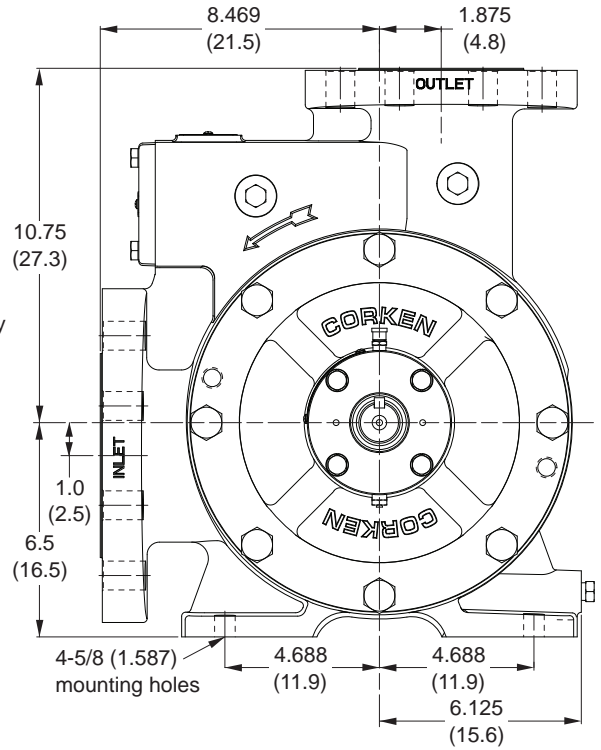

Appendix D—Outline Dimensions for Model Z2000

All dimensions are in inches (centimeters).

Appendix D—Outline Dimensions for Model Z3200

All dimensions are in inches (centimeters).

Appendix D—Outline Dimensions for Model Z3500

All dimensions are in inches (centimeters).

Appendix D—Outline Dimensions for Model Z4200

All dimensions are in inches (centimeters).

Appendix D—Outline Dimensions for Model Z4500

All dimensions are in inches (centimeters).

Appendix D—Outline Dimensions for Z3500-103 Mounting

All dimensions are in inches (centimeters).

Appendix D—Outline Dimensions for Z4500-103 Mounting

All dimensions are in inches (centimeters).