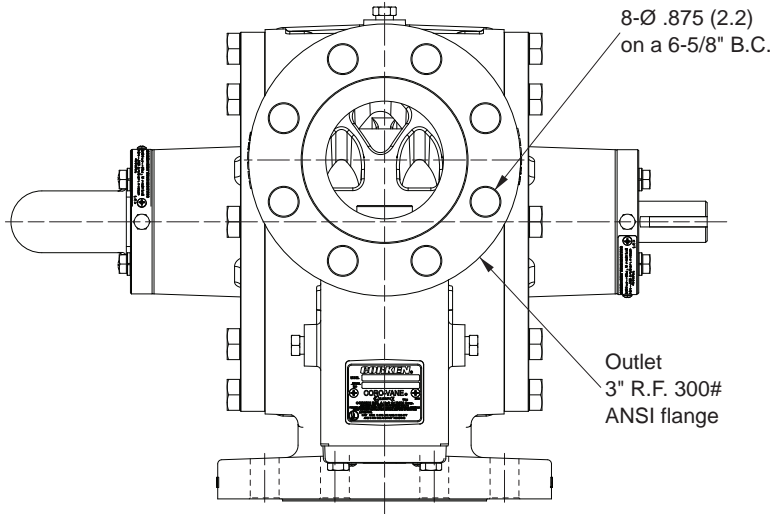

Appendix D—Outline Dimensions for Model Z2000

All dimensions are in inches (centimeters).

Appendix D—Outline Dimensions for Model Z3200

All dimensions are in inches (centimeters).

Appendix D—Outline Dimensions for Model Z3500

All dimensions are in inches (centimeters).

Appendix D—Outline Dimensions for Model Z4200

All dimensions are in inches (centimeters).

Appendix D—Outline Dimensions for Model Z4500

All dimensions are in inches (centimeters).

Appendix D—Outline Dimensions for Z3500-103 Mounting

All dimensions are in inches (centimeters).

Appendix D—Outline Dimensions for Z4500-103 Mounting

All dimensions are in inches (centimeters).